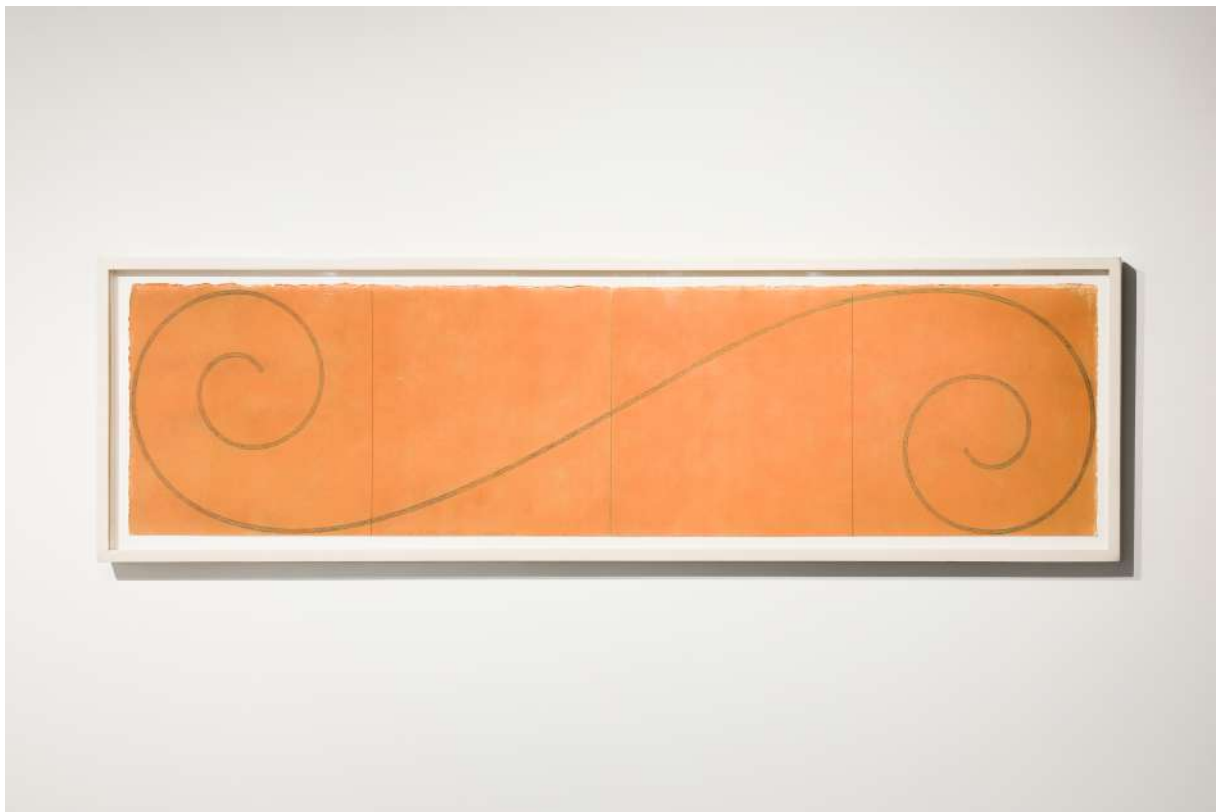

www.edouardsimoens.com
info@edouardsimoens.com
+ 472 54 70 15
Zeedijk 811, Knokke 8300
Belgium

Robert Mangold

Curled Figure

2002

Pastel and black pencil on paper

38.7 × 153.4 cm

www.edouardsimoens.com

info@edouardsimoens.com

+ 472 54 70 15

Zeedijk 811, Knokke 8300

Belgium

Robert Mangold

Plane / Figure
1992

Graphite on paper
105.4 x 148.6 cm

www.edouardsimoens.com
info@edouardsimoens.com
+ 472 54 70 15
Zeedijk 811, Knokke 8300
Belgium

Robert Mangold

A curved line within 2 distorted rectangles

1978

Acrylic and pencil on paper

100 × 140 cm

www.edouardsimoens.com

info@edouardsimoens.com

+ 472 54 70 15