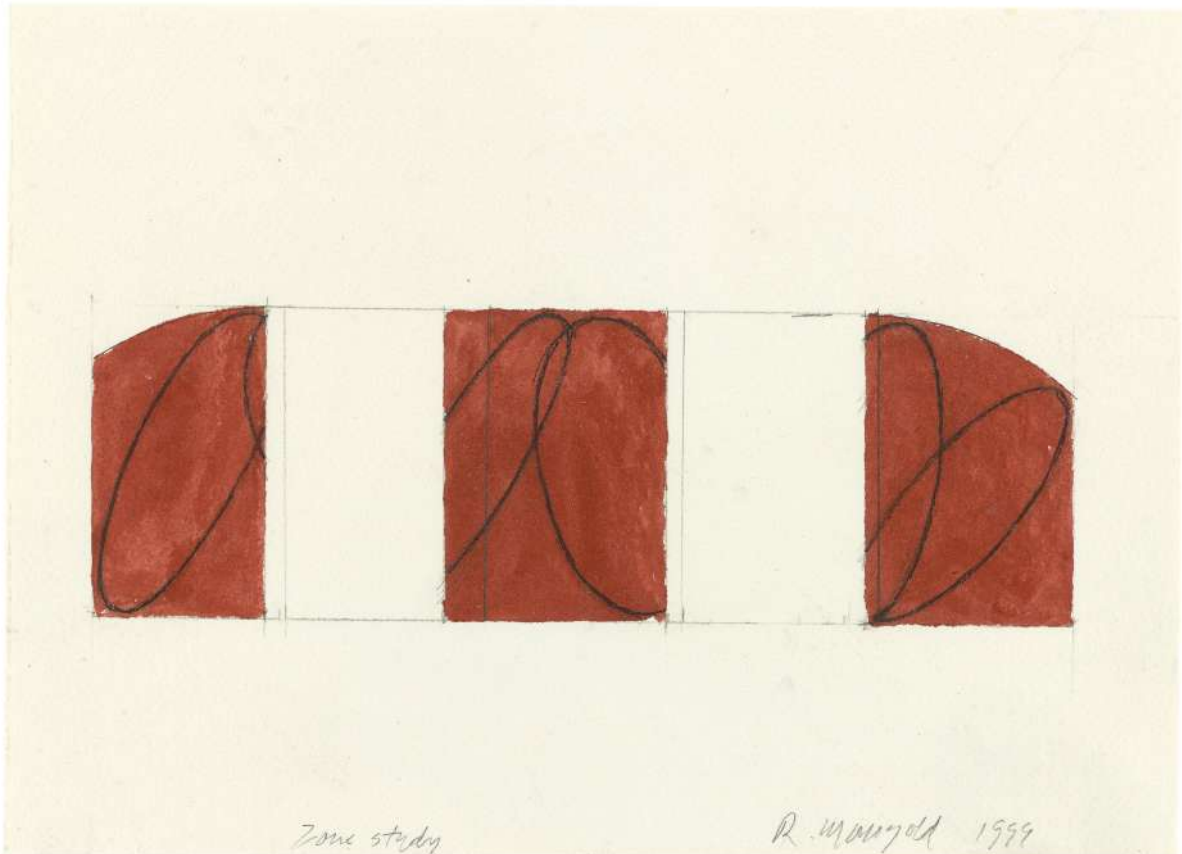

+ 472 54 70 15

Zeedijk 811, Knokke 8300

Belgium

Robert Mangold

Zone (Study)

1999

Acrylic and black pencil on paper

18.5 x 25.4 cm