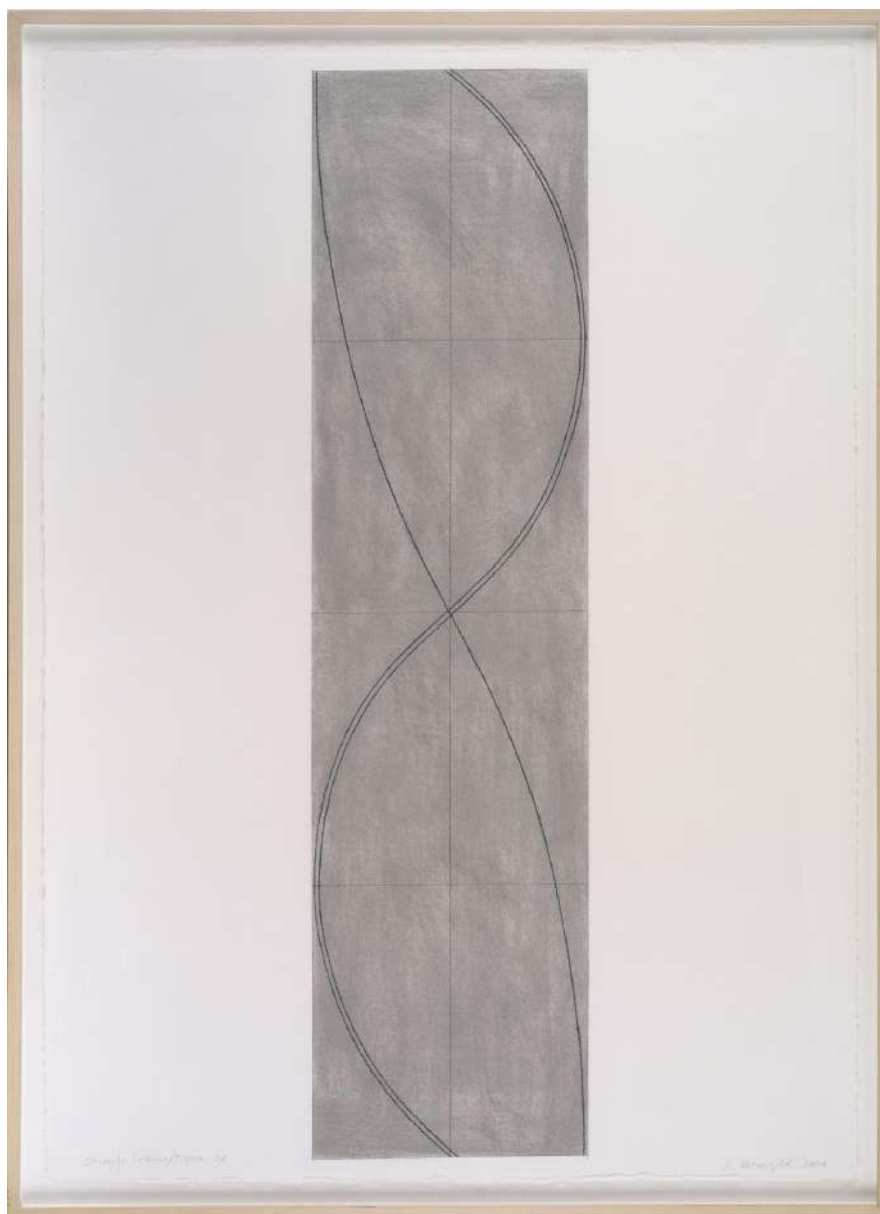

+ 472 54 70 15

Zeedijk 811, Knokke 8300

Belgium

Robert Mangold

Study for Column / Figure 20

2004

Pastel and pencil on paper

106 × 75.6 cm