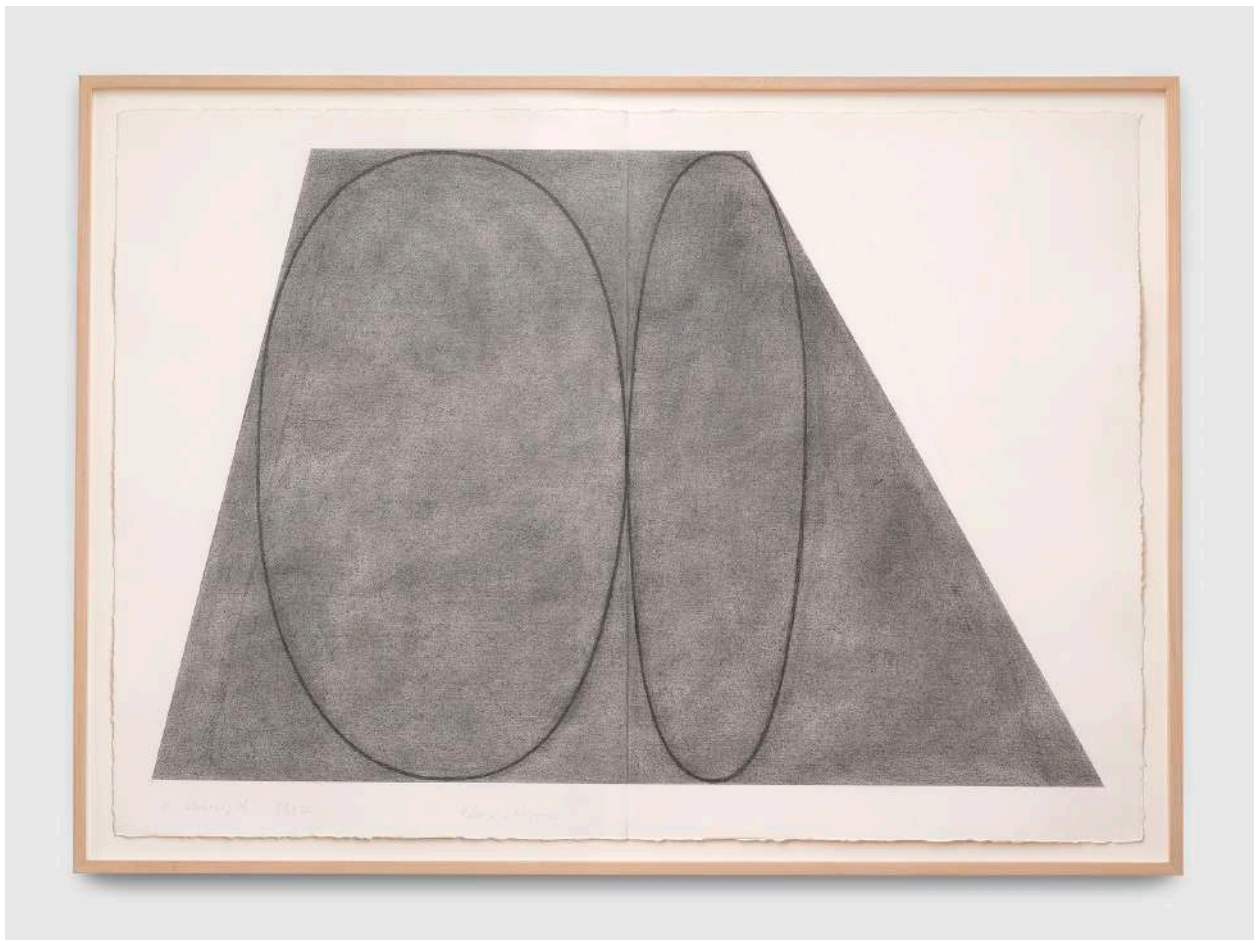

+ 472 54 70 15

Zeedijk 811, Knokke 8300

Belgium

Robert Mangold

Plane / Figure
1992

Graphite on paper
105.4 x 148.6 cm

www.edouardsimoens.com
info@edouardsimoens.com
+ 472 54 70 15
Zeedijk 811, Knokke 8300
Belgium

Robert Mangold

A curved line within 2 distorted rectangles

1978

Acrylic and pencil on paper

100 × 140 cm

www.edouardsimoens.com

info@edouardsimoens.com

+ 472 54 70 15