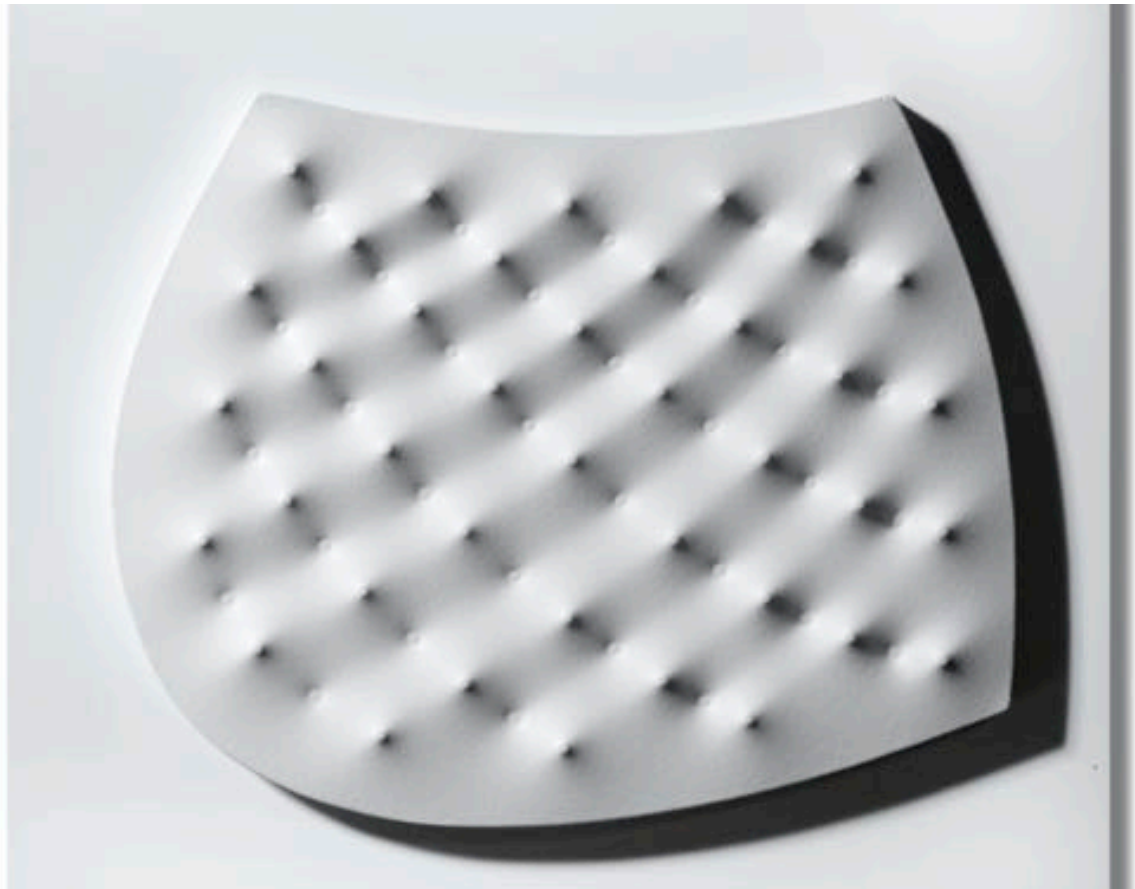

Acrylic on shaped canvas

www.edouardsimoens.com

info@edouardsimoens.com

+ 472 54 70 15

Zeedijk 811, Knokke 8300

Belgium

ALAN CHARLTON

Board Cross
1991
67.4 x 67.5 cm
Acrylic on canvas