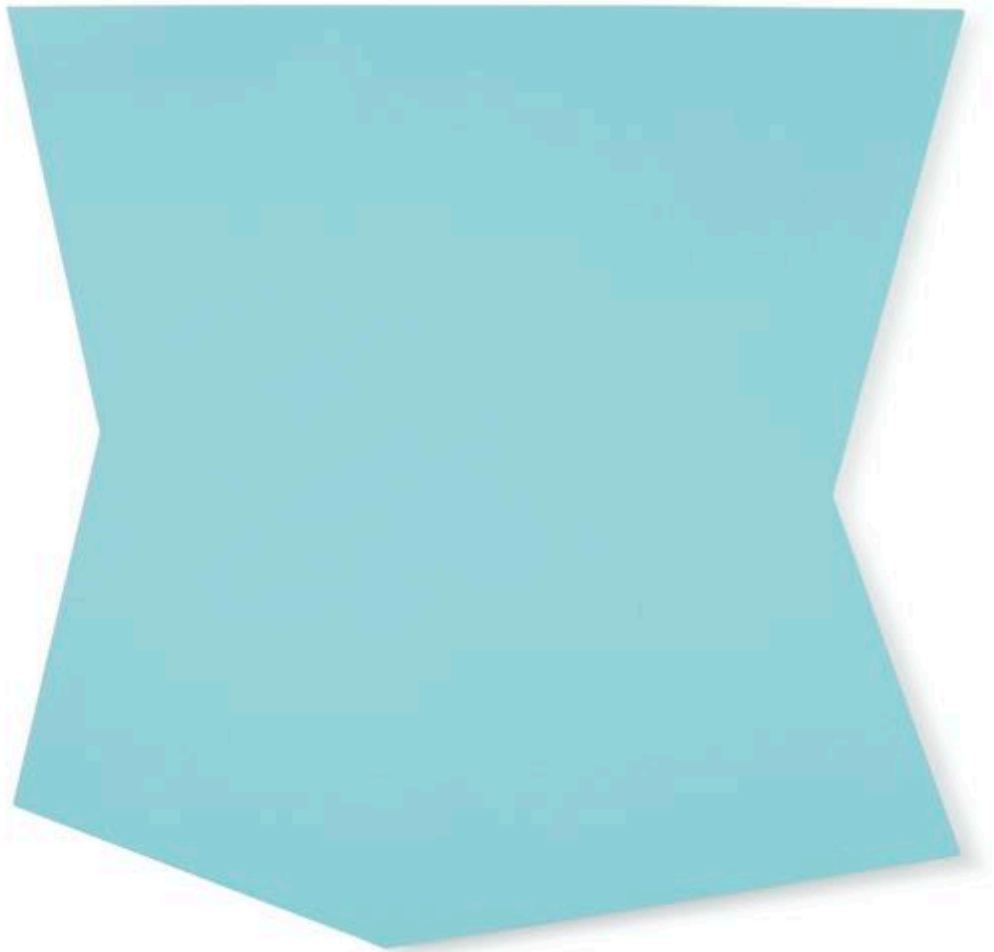

Zeedijk 811, Knokke 8300

Belgium

IMI KNOEBEL

Untitled

1975-87

122 x 122 x 7.5 cm

Acrylic on shaped plywood

www.edouardsimoens.com