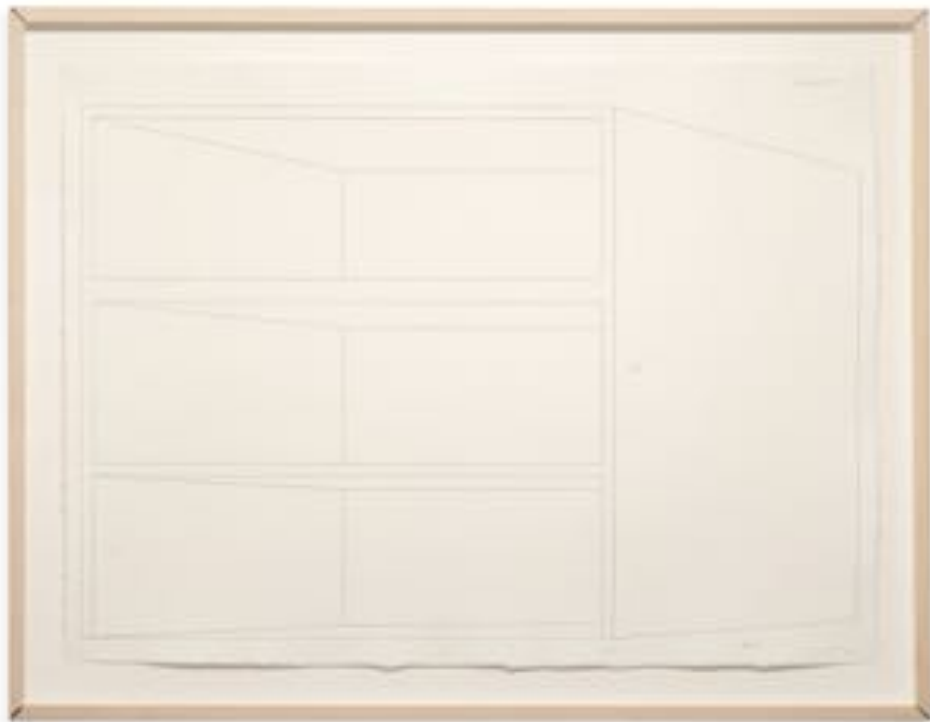

DONALD JUDD

Concrete drawing
1974
58.4 × 78.7 cm
Pencil on paper

www.edouardsimoens.com
info@edouardsimoens.com
+ 472 54 70 15
Zeedijk 811, Knokke 8300
Belgium