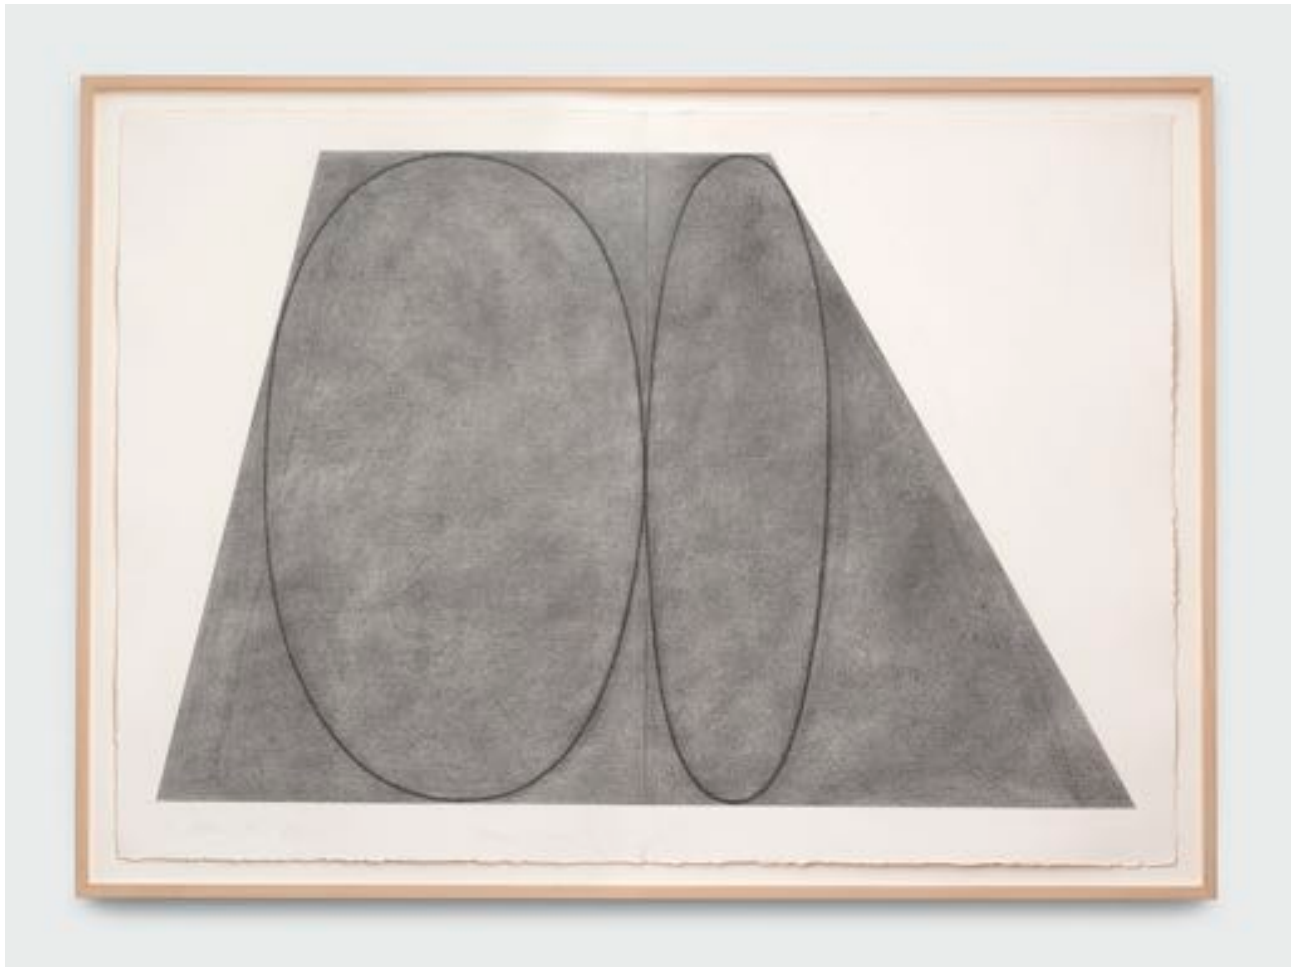

ROBERT MANGOLD

Plane figure

1992

105.4 × 148.6 cm

Graphite on paper

www.edouardsimoens.com

info@edouardsimoens.com

+ 472 54 70 15

Zeedijk 811, Knokke 8300

Belgium