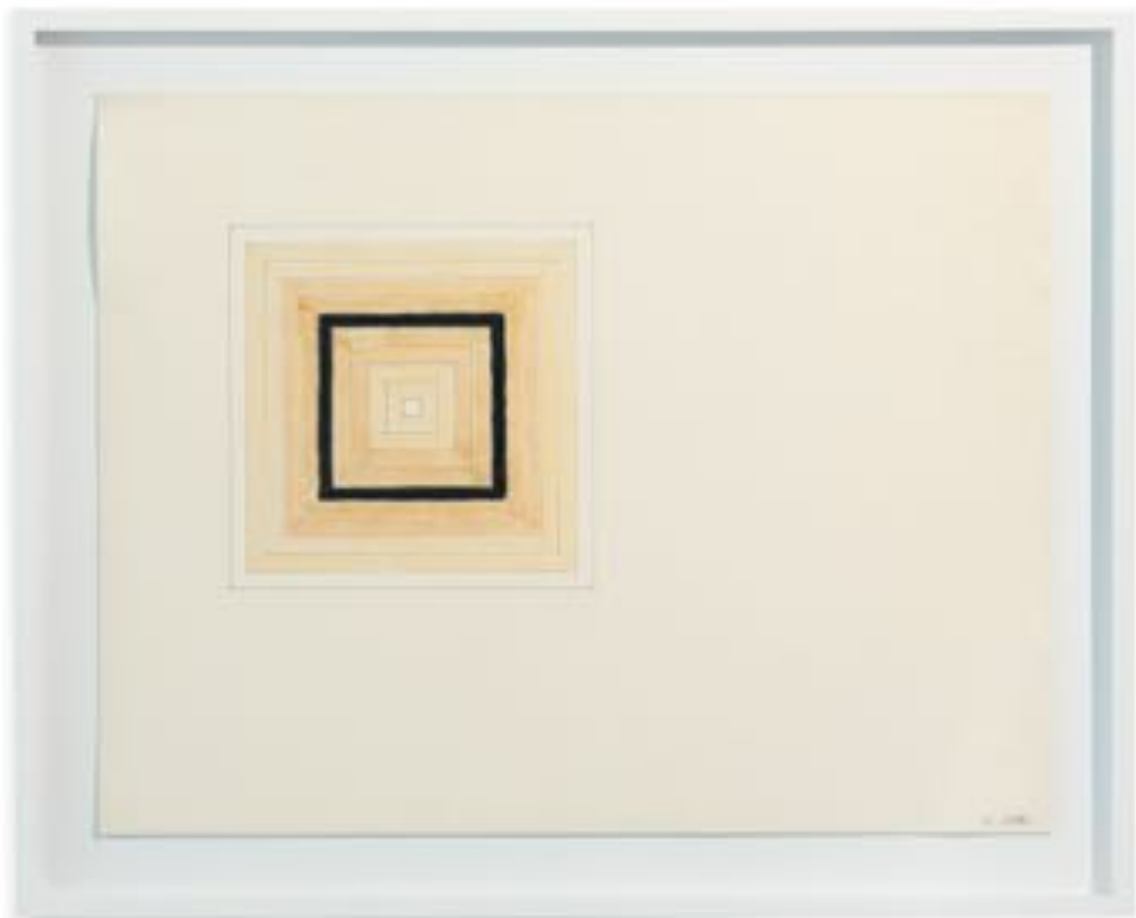

FRANK STELLA

Concentric square

1960

43.3 x 55.9 cm

Felt tip pen on graph paper

www.edouardsimoens.com

info@edouardsimoens.com

+ 472 54 70 15

Zeedijk 811, Knokke 8300

Belgium